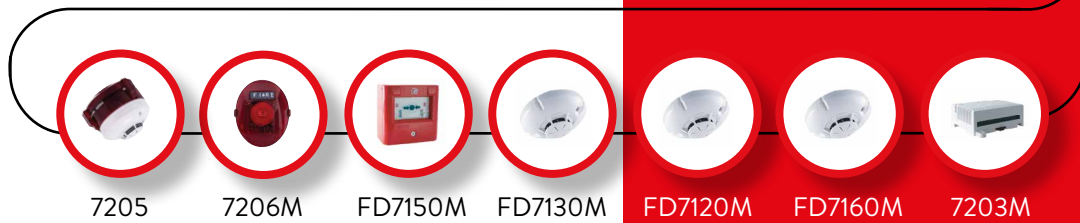

Addressable - Conventional  
Modular System

# 7000-1MC

- One Loop
- Non-networkable / Stand-Alone
- Auto configuring, easy to use

**7000M-R**  
RS-485

Up to 3 repeater panels

Up to 150 devices in the loop

UniPOS Ltd. reserves the right to change the specification of its products without notice. UniPOS Ltd. is not responsible for any consequences resulting from the use of this document.