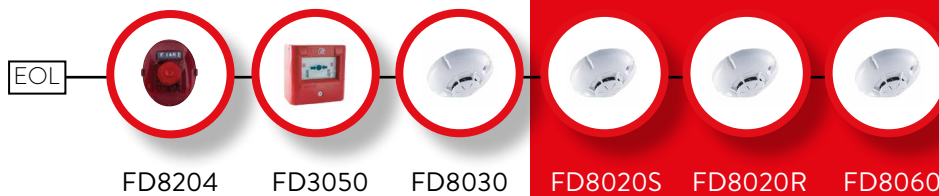

Addressable - Conventional
Modular System

7000-1MC

- 40 Zone Conventional Panel
- Simple & Powerful solution, compatible with 8000 series devices
- Using DIN8CL 8 Zone Modules

7000M-R
RS-485

Up to 3 repeater panels