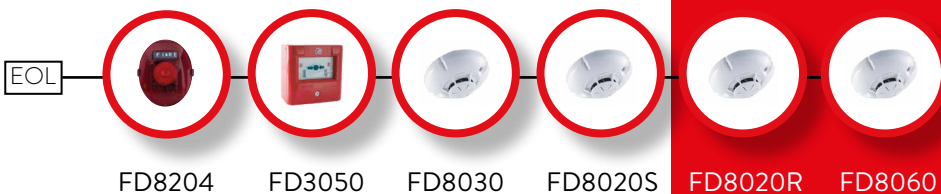

UniPOS Ltd. reserves the right to change the specification of its products without notice. UniPOS Ltd. is not responsible for any consequences resulting from the use of this document.

Part of Consilium Safety