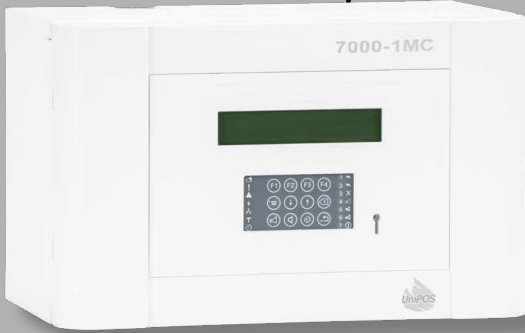

- One Loop
- Non-networkable / Stand-Alone
- Auto configuring, easy to use

Up to 150 devices in the loop

7000M-R

RS-485

Up to 3 repeater panels

Addressable - Conventional
Modular System

7000-1MC

- 40 Zone Conventional Panel
- Simple & Powerful solution, compatible with 8000 series devices
- Using DIN8CL 8 Zone Modules